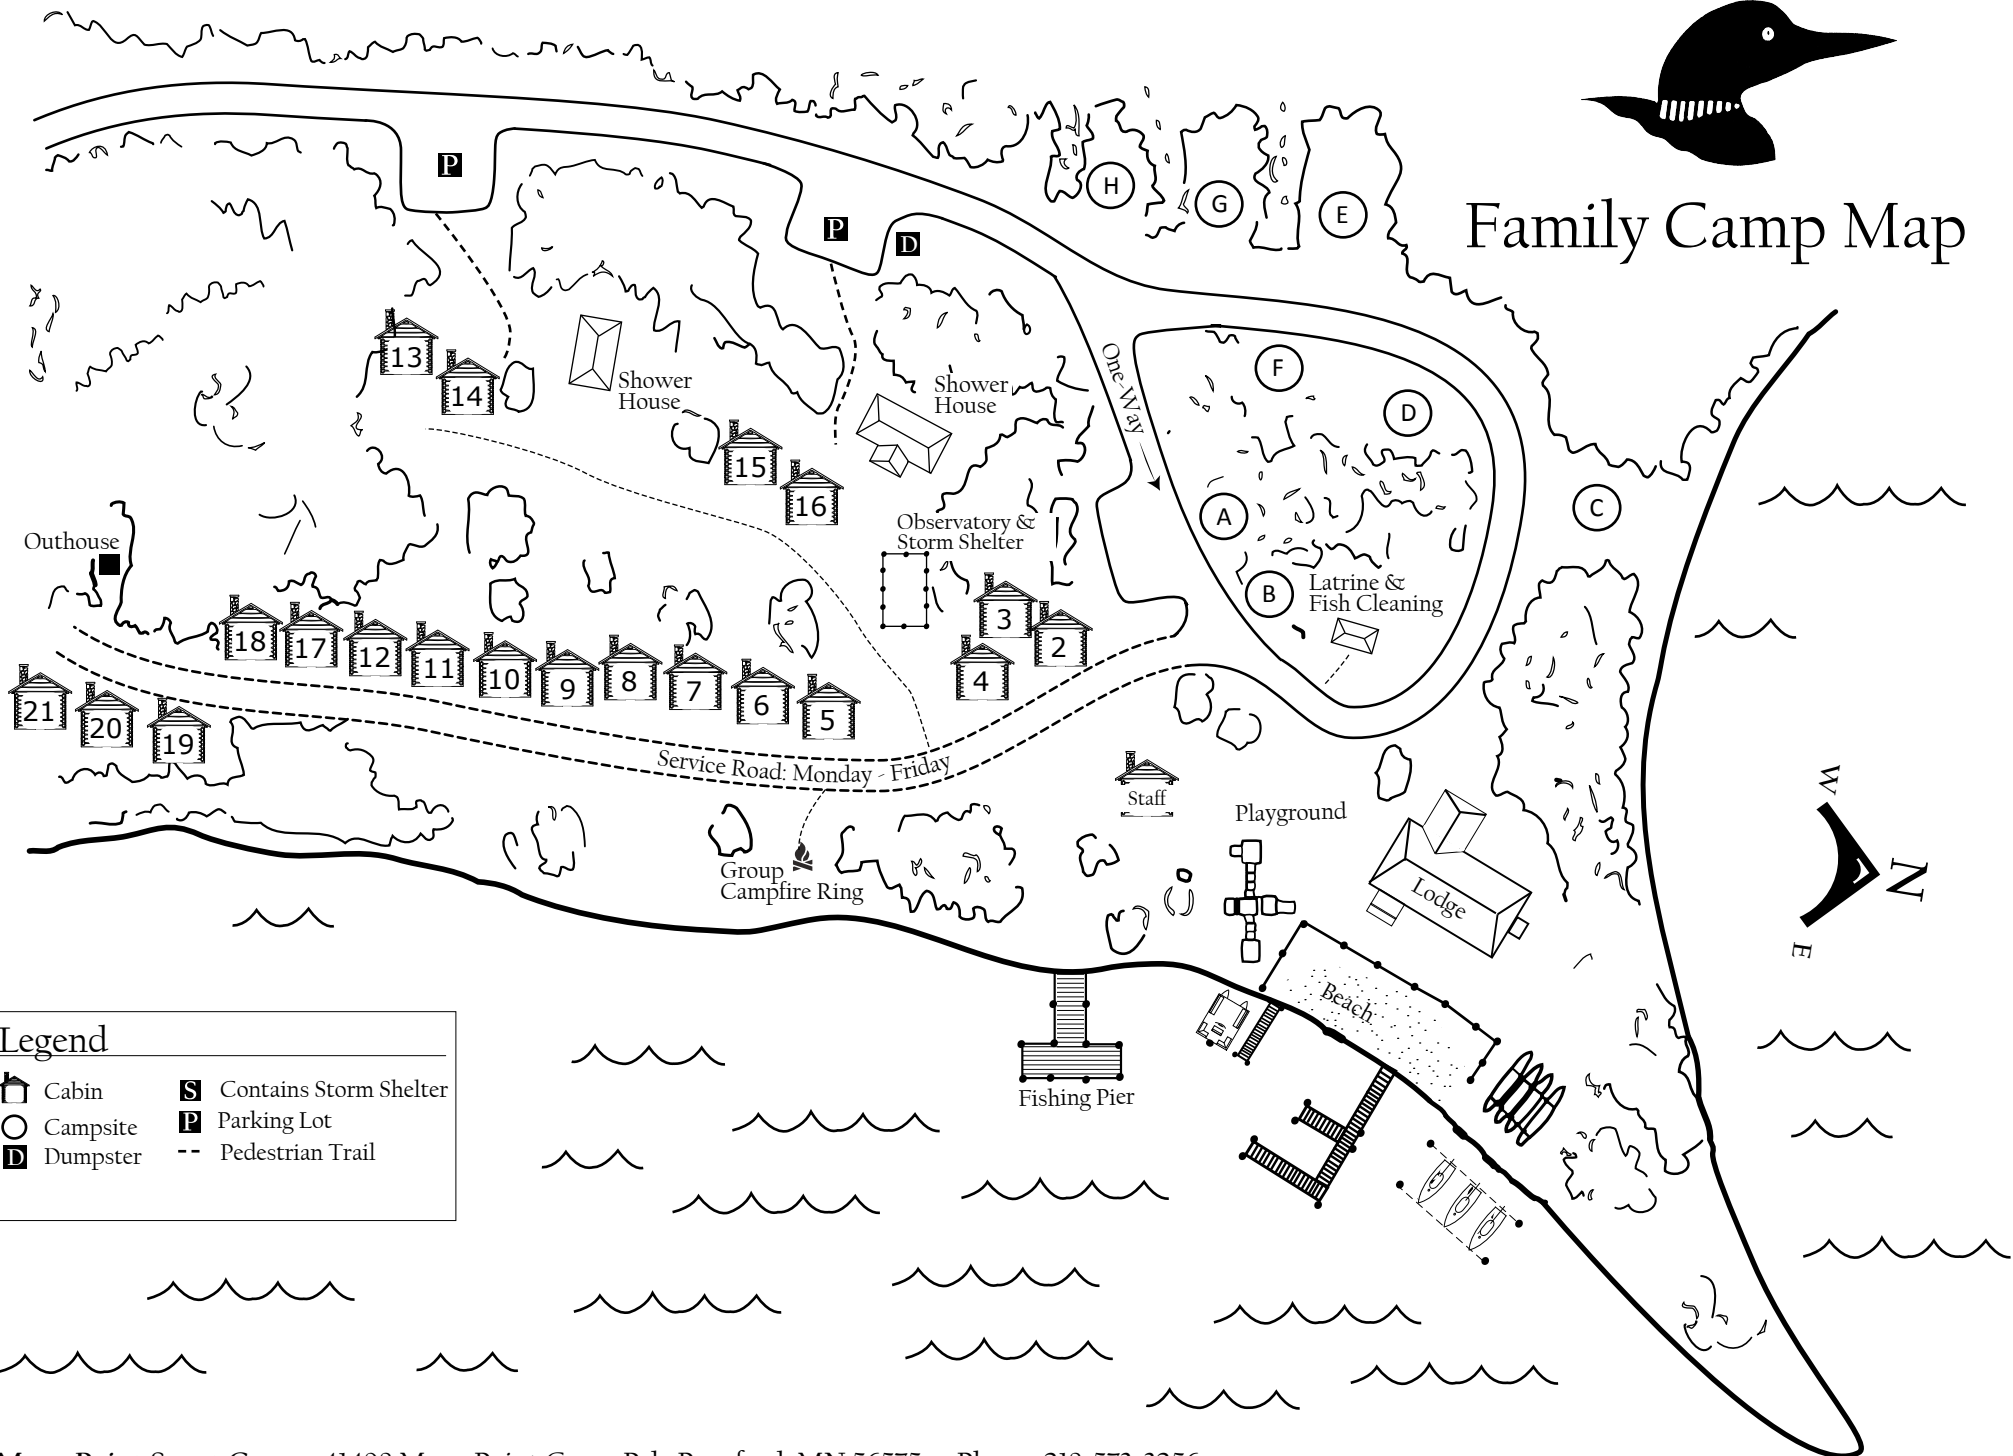

Family Camp Map

Legend	
Cabin	Contains Storm Shelter
Campsite	Parking Lot
Dumpster	Pedestrian Trail