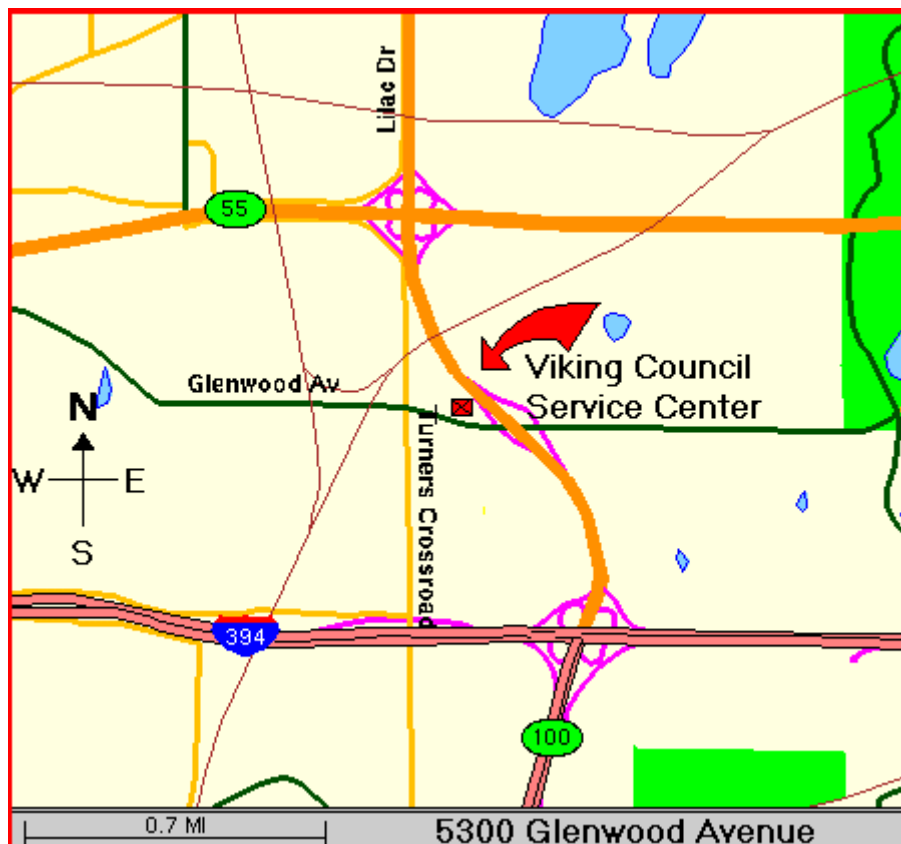

Minneapolis Scout Shop

(@ the Viking Council Service Center)

5300 Glenwood Avenue
Minneapolis, MN 55422

Call for Hours (763) 545-9459

From I-394, go north on Hwy 100 to the Glenwood Exit. At the top of the exit, turn right on Glenwood Avenue. Follow it over Hwy 100 and the building is immediately to the right.

From Hwy 55, go south on Hwy 100 to the Glenwood exit and the service center is the first driveway to the right on Glenwood Avenue.