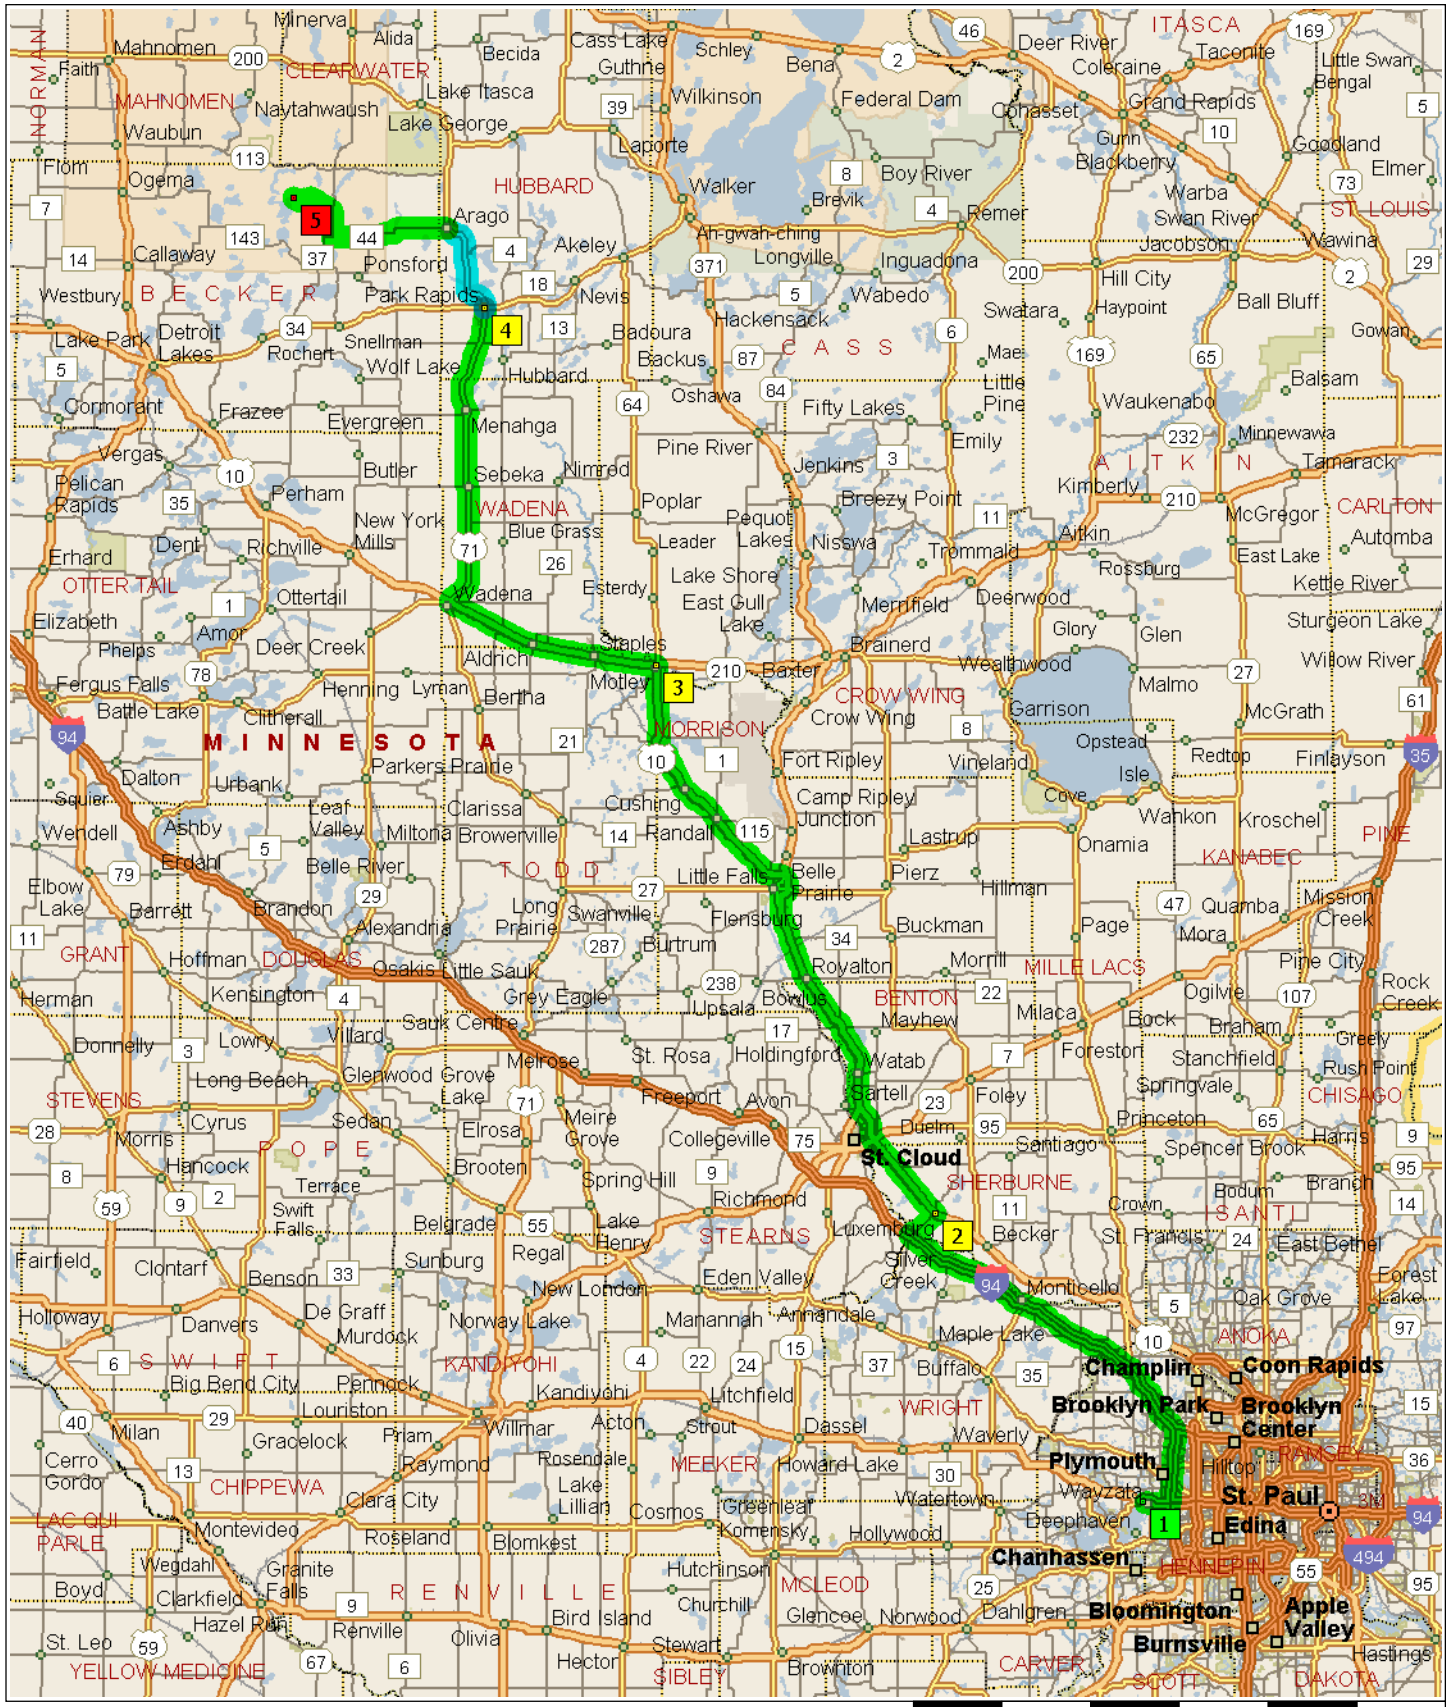

125 Wayzata Blvd E, Wayzata, MN 55391 to Manypoint Camp Rd, Detroit Lakes, MN ...

221.5 miles; 5 hours, 42 minutes

08:15 AM 0.0 mi **1** Depart 125 Wayzata Blvd E, Wayzata, MN 55391 on Wayzata Blvd E (East) for 0.9 mi

08:16 AM 0.9 mi Merge onto CR-15 [Wayzata Blvd E] for 109 yds

08:17 AM 1.0 mi Keep STRAIGHT onto CR-101 [CR-15] for 0.4 mi

08:18 AM 1.4 mi Take Ramp (RIGHT) onto US-12 for 0.7 mi towards US-12

08:19 AM 2.1 mi Keep RIGHT onto Ramp for 0.2 mi towards I-494 / Carlson Pkwy / Linner Rd

08:28 AM 11.4 mi Take Ramp (LEFT) onto I-94 [US-52] for 38.5 mi towards I-94 / St Cloud

09:01 AM 49.8 mi At exit 178, turn RIGHT onto Ramp for 0.3 mi towards MN-24 / Annandale / Clearwater

09:02 AM 50.1 mi Turn RIGHT (North-East) onto SR-24 for 3.1 mi

09:07 AM 53.2 mi Bear LEFT (North-East) onto SR-24 [Center St] for 0.7 mi

09:08 AM 53.9 mi Road name changes to Local road(s) for 21 yds

09:08 AM 53.9 mi **2** At 18 US-10, Clear Lake, MN 55319, turn LEFT (North-West) onto US-10 for 43.7 mi